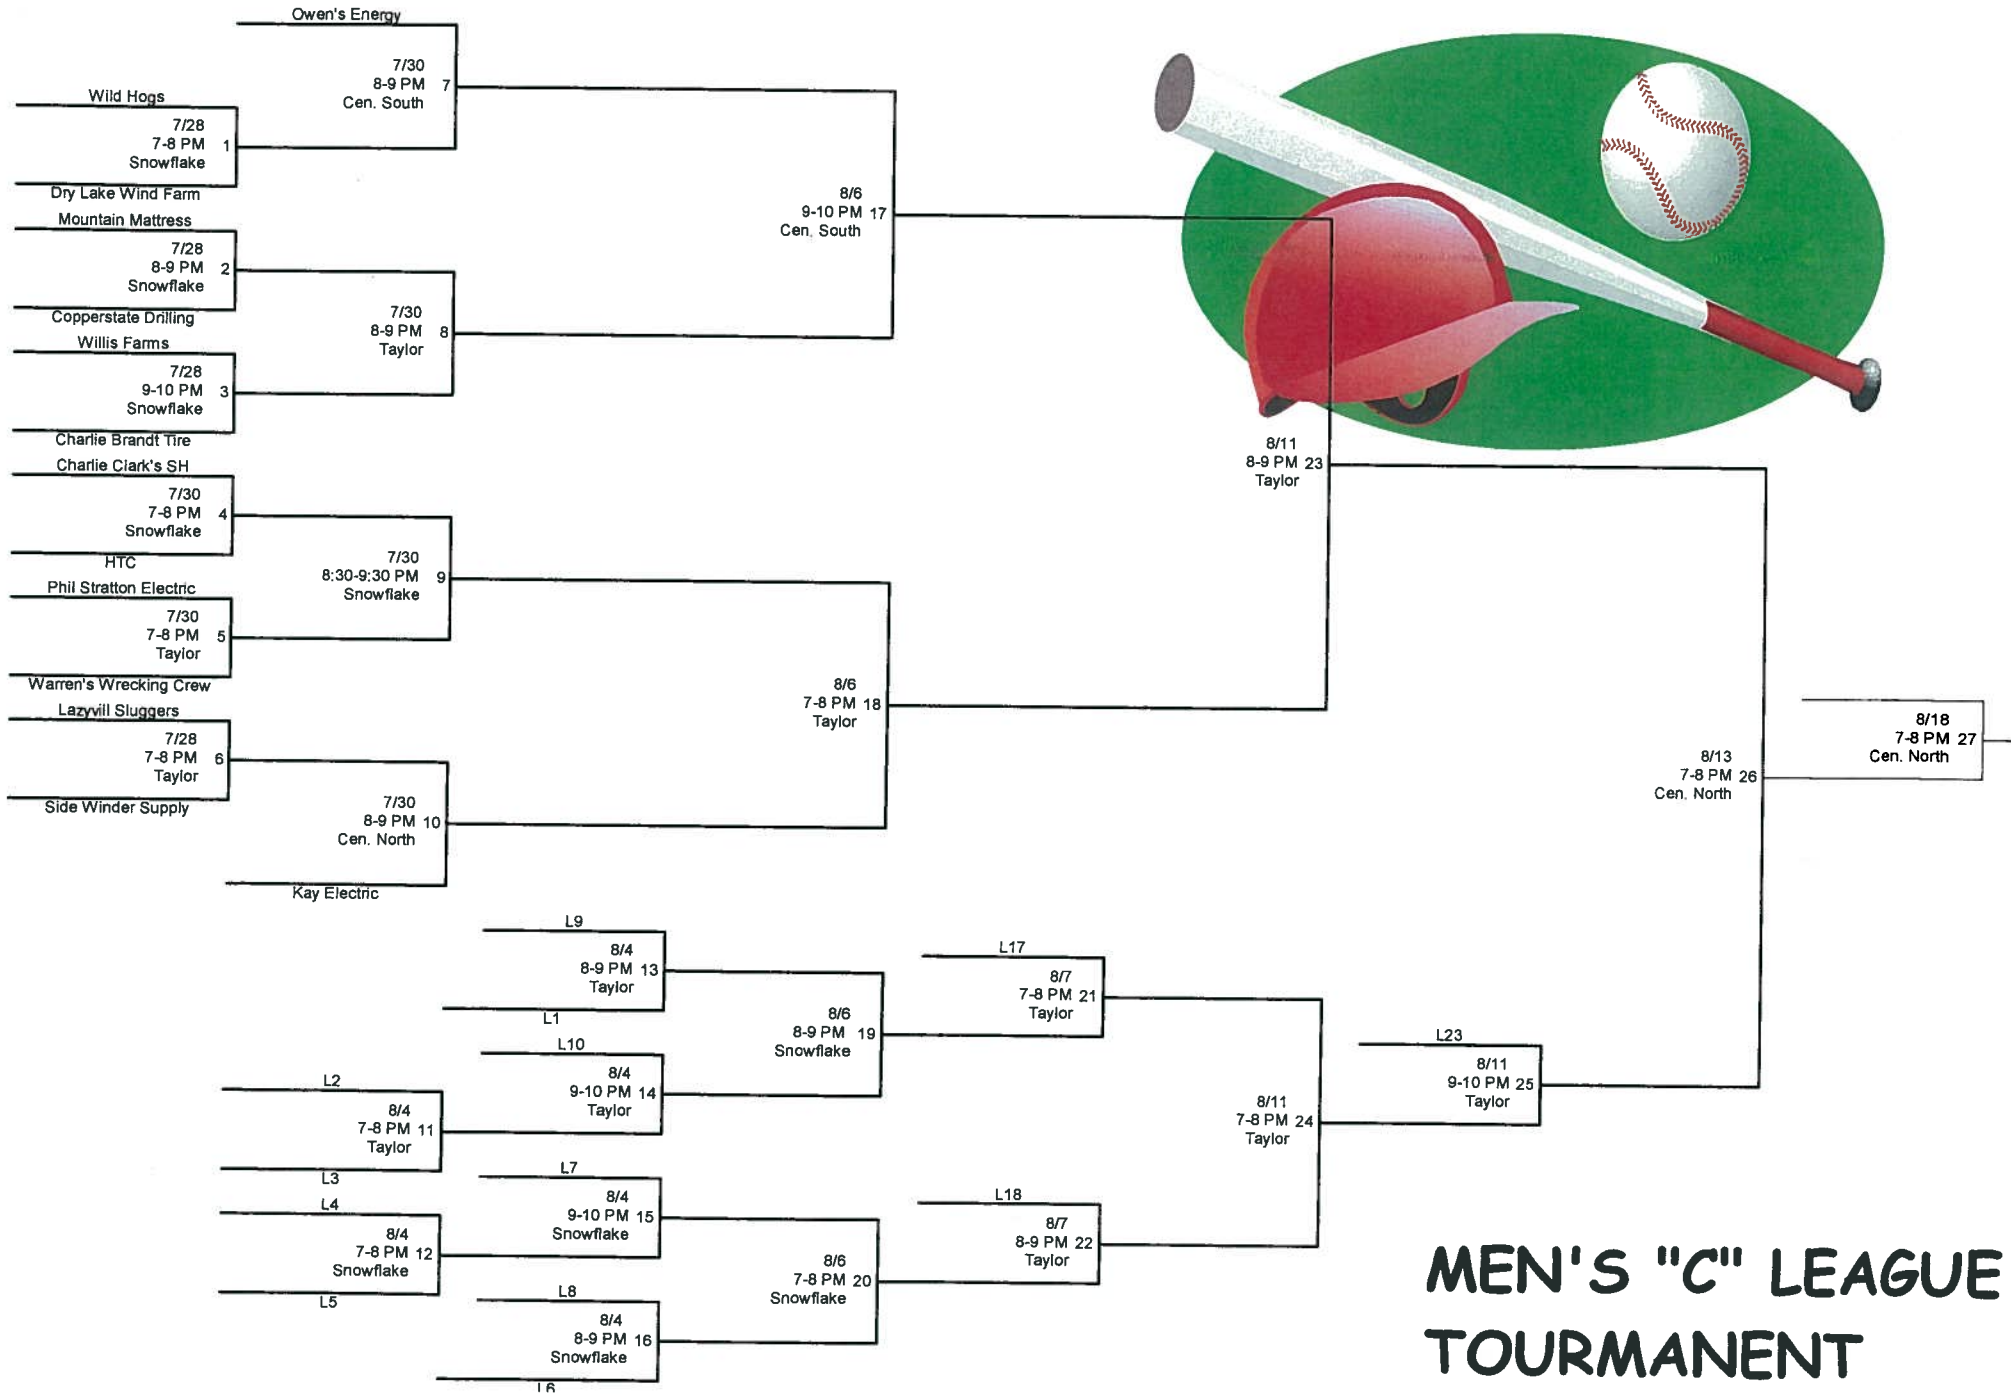

# SNOWFLAKE/TAYLOR SOFTBALL 2010

## MEN'S "C" LEAGUE TOURNAMENT