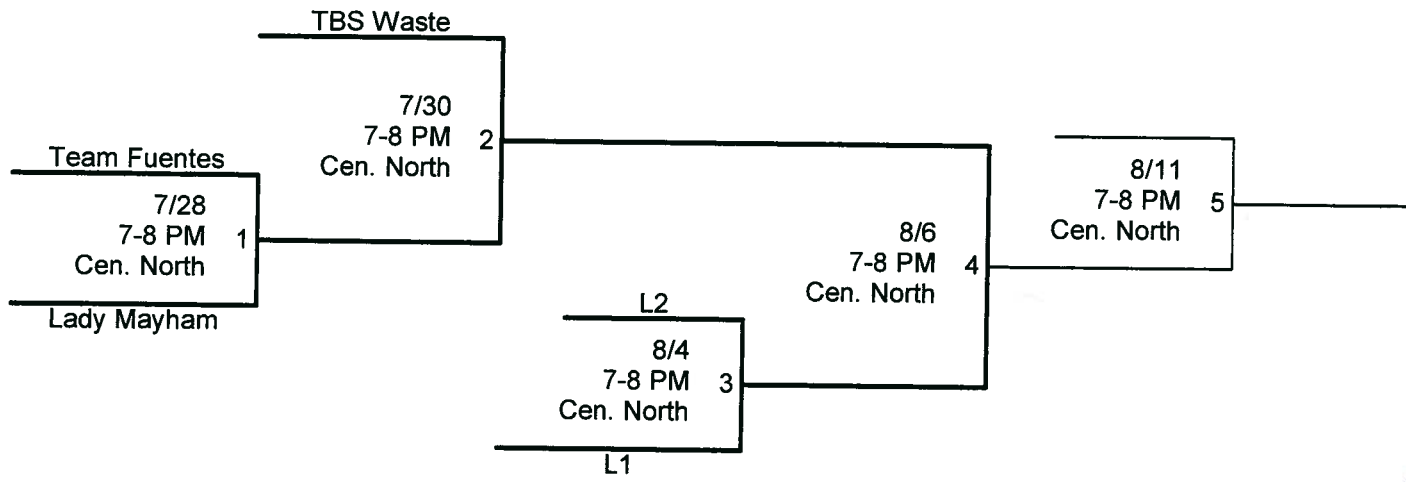

SNOWFLAKE/TAYLOR SOFTBALL 2010

WOMEN'S "A" LEAGUE TOURNAMENT