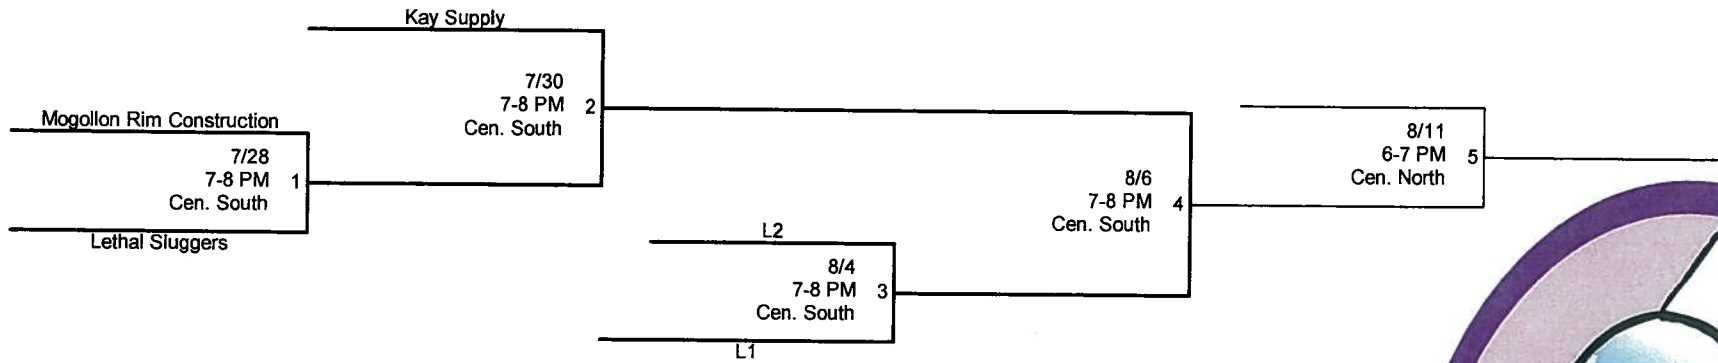

SNOWFLAKE/TAYLOR SOFTBALL 2010

WOMEN'S "B" LEAGUE TOURNAMENT