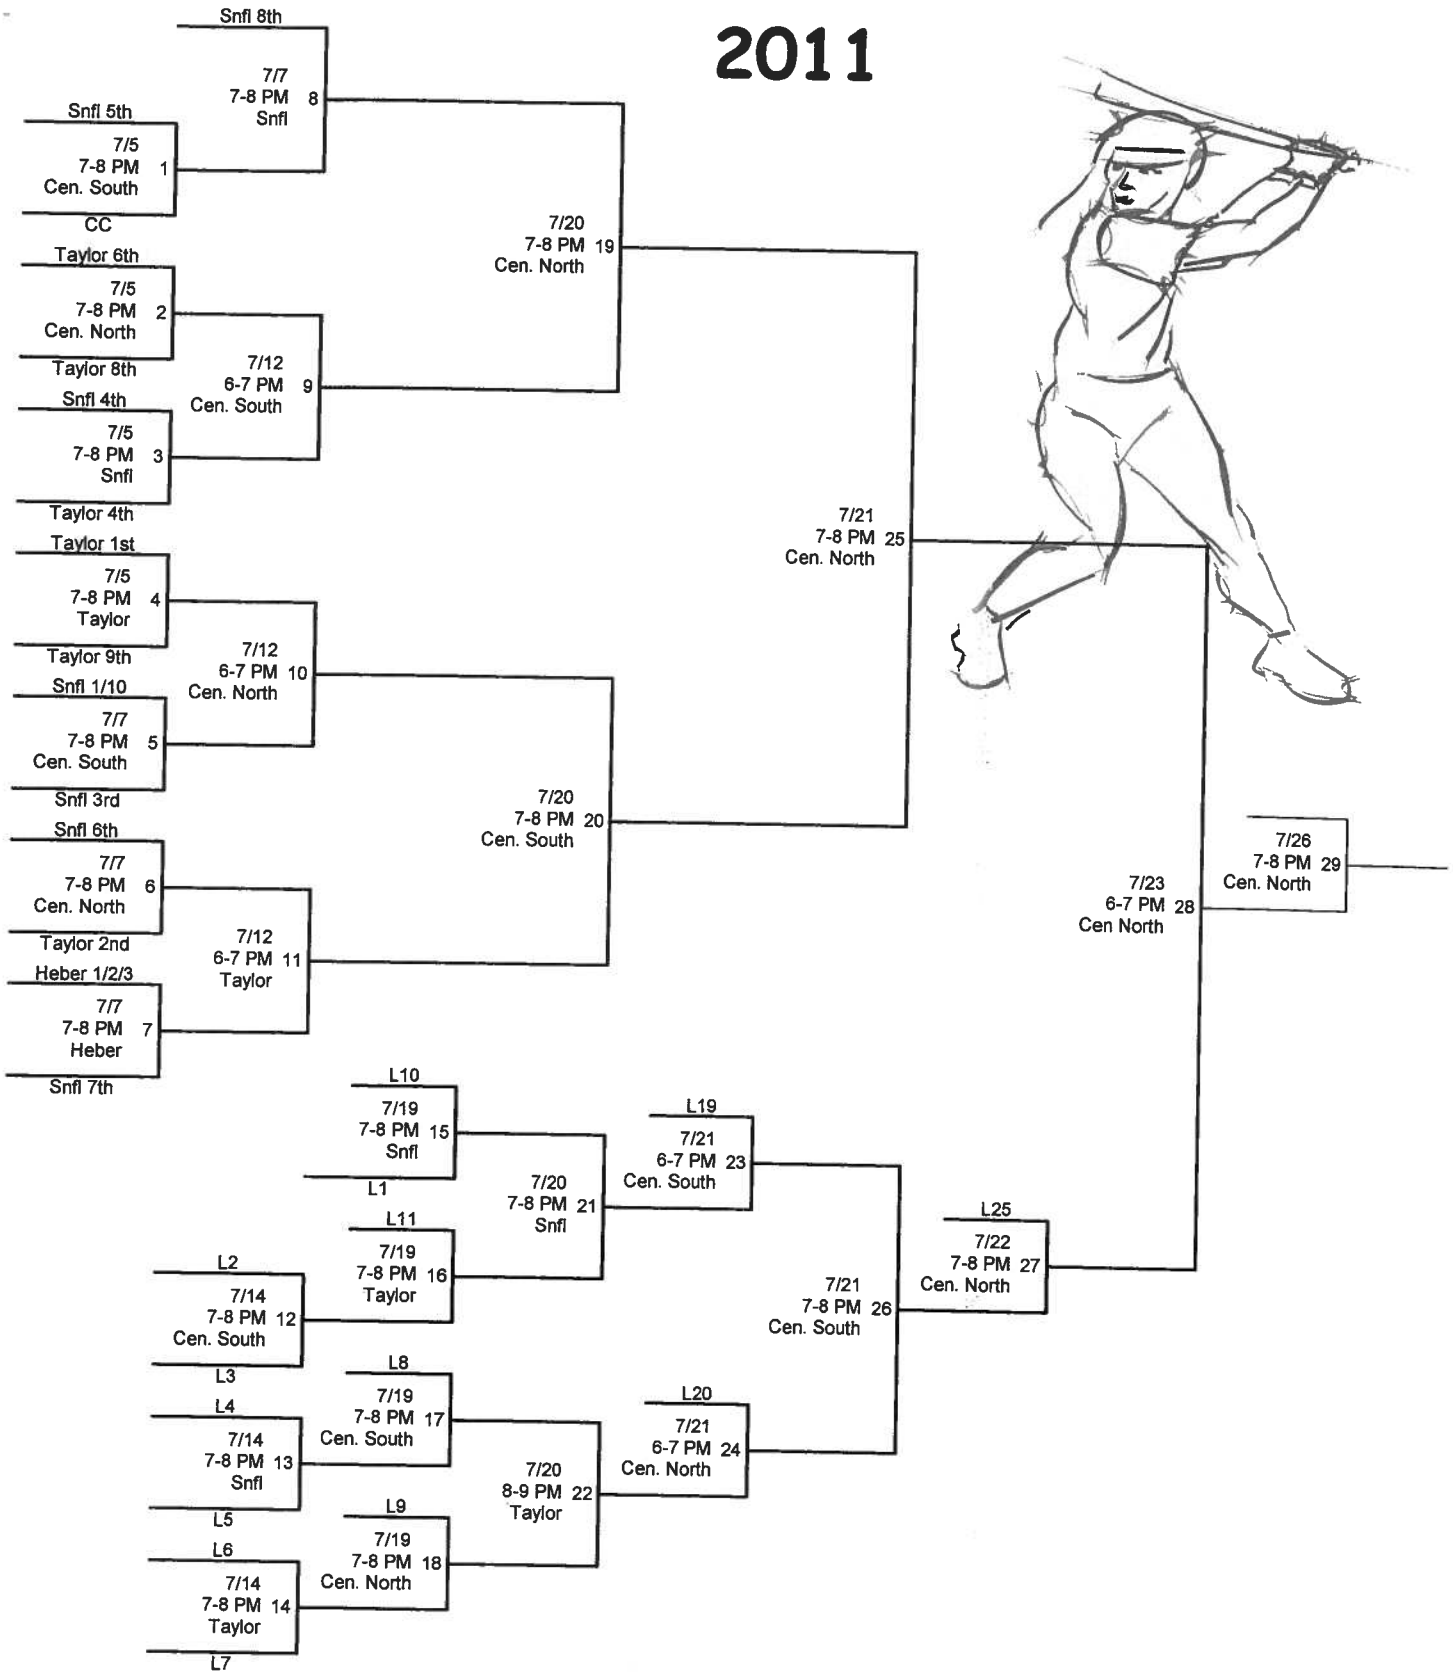

CHURCH DIVISION SOFTBALL

2011

WOMEN'S TOURNAMENT